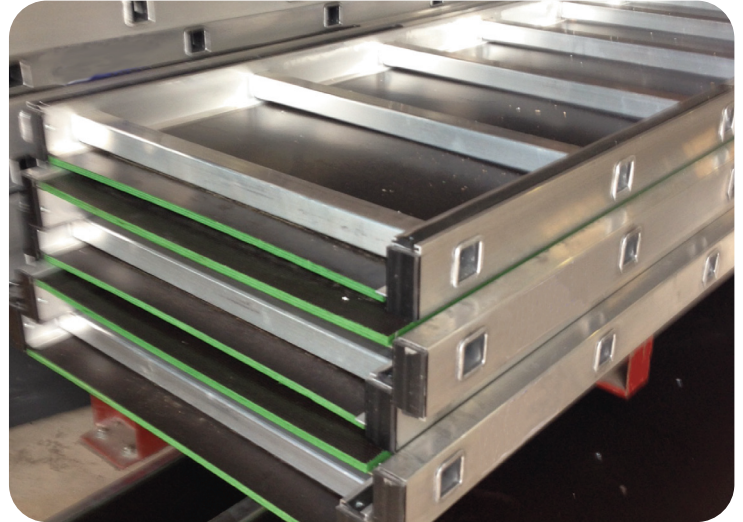

HAYDOX @thewoodyard

The Haydox Lightweight Aluminium Staging

- The innovative design of the frame makes the staging very strong and lightweight.
- The staging has a non-slip plywood working platform, or timber slats, to suit your requirements.
- They are manufactured to BS2073 Class 1.
- Stagings are available in lengths from 2.4m to 7.2m and in both 450mm and 600mm widths, to comply with the 1996 Health & Safety Regulations.
- Staging posts are available to provide a handrail system.

LENGTH	450mm Depth	450mm Weight
2.4m	75mm	12.0 KG
3.0m	75mm	14.0 KG
3.6m	75mm	17.0 KG
4.2m	90mm	20.0 KG
4.8m	90mm	26.0 KG
5.4m	90mm	33.0 KG
6.0m	110mm	36.0 KG
6.6m	110mm	41.0 KG
7.3m	110mm	44.0 KG

LENGTH	600mm Depth	600mm Weight
2.4m	75mm	20.0 KG
3.0m	75mm	24.0 KG
3.6m	75mm	28.0 KG
4.2m	90mm	31.0 KG
4.8m	90mm	40.0 KG
5.4m	90mm	47.0 KG
6.0m	110mm	54.0 KG
6.6m	110mm	63.0 KG
7.3m	110mm	69.0 KG

Green End, Whitchurch, Shropshire SY13 1AS

Tel: 01948 662327 / 01948 666054 Fax: 01948 666359

Email: sales@thewoodyard.org Web: www.thewoodyard.org

HAYDOX @thewoodyard

The Haydox Universal Handrail Post

- Universal, fits both 600mm and 450mm wide staging
- Lightweight, made from aluminium
- Conforms to BS1139 Part 3. Also made in conjunction with ISO 9001 Manufacturing Guidelines
- "U" bolt connections at 500mm and 1 metre intervals
- Toeboard clip
- Vice like attachment with nylon thread bolts

SAFETY NOTES

- Regulations state that if a person can fall more than 2m (6'6") then double handrails and toeboards must be fitted and the deck to be 600mm wide.
- For use only on staging with aluminium sides and cross members. Do not use on any wooden sided staging.
- Post should be no more than 2.4m (8') apart.