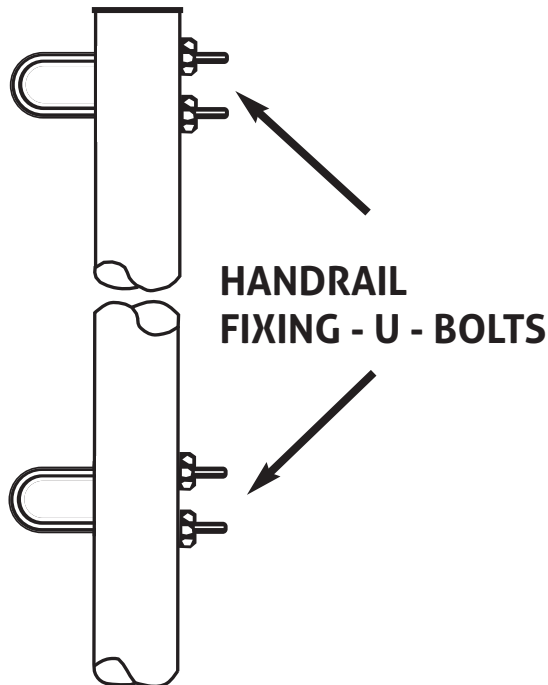

HAYDOX @thewoodyard

The Haydox Lightweight Aluminium Staging

- The innovative design of the frame makes the staging very strong and lightweight.
- The staging has a non-slip plywood working platform, or timber slats, to suit your requirements.
- They are manufactured to BS2073 Class 1.
- Stagings are available in lengths from 2.4m to 7.2m and in both 450mm and 600mm widths, to comply with the 1996 Health & Safety Regulations.
- Staging posts are available to provide a handrail system.

Green End, Whitchurch, Shropshire SY13 1AS

Tel: 01948 662327 / 01948 666054 Fax: 01948 666359

Email: sales@thewoodyard.org Web: www.thewoodyard.org

HAYDOX @thewoodyard

The Haydox Universal Handrail Post

- Universal, fits both 600mm and 450mm wide staging
- Lightweight, made from aluminium
- Conforms to BS1139 Part 3. Also made in conjunction with ISO 9001 Manufacturing Guidelines
- "U" bolt connections at 500mm and 1 metre intervals
- Toeboard clip
- Vice like attachment with nylon thread bolts

SAFETY NOTES

- Regulations state that if a person can fall more than 2m (6'6") then double handrails and toeboards must be fitted and the deck to be 600mm wide.
- For use only on staging with aluminium sides and cross members. Do not use on any wooden sided staging.
- Post should be no more than 2.4m (8') apart.