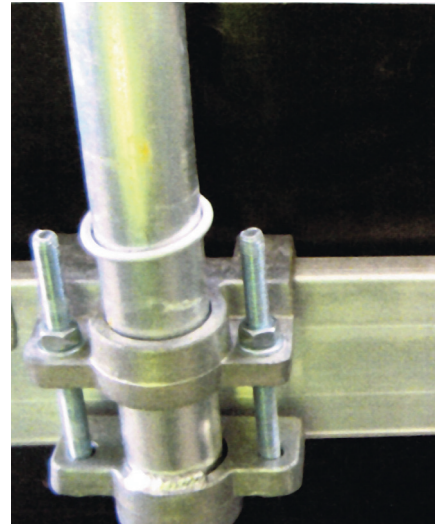

HAYDOX @thewoodyard

The Haydox Lightweight Aluminium Staging

- The innovative design of the frame makes the staging very strong and lightweight.
- The staging has a non-slip plywood working platform, or timber slats, to suit your requirements.
- They are manufactured to BS2073 Class 1.
- Stagings are available in lengths from 2.4m to 7.2m and in both 450mm and 600mm widths, to comply with the 1996 Health & Safety Regulations.
- Staging posts are available to provide a handrail system.

Green End, Whitchurch, Shropshire SY13 1AS

Tel: 01948 662327 / 01948 666054 Fax: 01948 666359

Email: sales@thewoodyard.org Web: www.thewoodyard.org

HAYDOX @thewoodyard

The Haydox Universal Handrail Post

- Universal, fits both 600mm and 450mm wide staging
- Lightweight, made from aluminium
- Conforms to BS1139 Part 3. Also made in conjunction with ISO 9001 Manufacturing Guidelines
- "U" bolt connections at 500mm and 1 metre intervals
- Toeboard clip
- Vice like attachment with nylon thread bolts