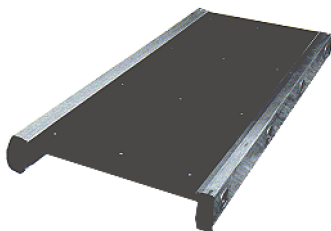

HAYDOX @thewoodyard

The Haydox Lightweight Aluminium Staging

- The innovative design of the frame makes the staging very strong and lightweight.
- The staging has a non-slip plywood working platform, or timber slats, to suit your requirements.
- They are manufactured to BS2073 Class 1.
- Stagings are available in lengths from 2.4m to 7.2m and in both 450mm and 600mm widths, to comply with the 1996 Health & Safety Regulations.
- Staging posts are available to provide a handrail system.

LENGTH	450mm Depth	450mm Weight
2.4m	75mm	12.0 KG
3.0m	75mm	14.0 KG
3.6m	75mm	17.0 KG
4.2m	90mm	20.0 KG
4.8m	90mm	26.0 KG
5.4m	90mm	33.0 KG
6.0m	110mm	36.0 KG
6.6m	110mm	41.0 KG
7.3m	110mm	44.0 KG

LENGTH	600mm Depth	600mm Weight
2.4m	75mm	20.0 KG
3.0m	75mm	24.0 KG
3.6m	75mm	28.0 KG
4.2m	90mm	31.0 KG
4.8m	90mm	40.0 KG
5.4m	90mm	47.0 KG
6.0m	110mm	54.0 KG
6.6m	110mm	63.0 KG
7.3m	110mm	69.0 KG

Green End, Whitchurch, Shropshire SY13 1AS

Tel: 01948 662327 / 01948 666054 Fax: 01948 666359

Email: sales@thewoodyard.org Web: www.thewoodyard.org

HAYDOX @thewoodyard

The Haydox Universal Handrail Post

- Universal, fits both 600mm and 450mm wide staging
- Lightweight, made from aluminium
- Conforms to BS1139 Part 3. Also made in conjunction with ISO 9001 Manufacturing Guidelines
- "U" bolt connections at 500mm and 1 metre intervals
- Toeboard clip
- Vice like attachment with nylon thread bolts

SAFETY NOTES

- Regulations state that if a person can fall more than 2m (6'6") then double handrails and toeboards must be fitted and the deck to be 600mm wide.
- For use only on staging with aluminium sides and cross members. Do not use on any wooden sided staging.
- Post should be no more than 2.4m (8') apart.