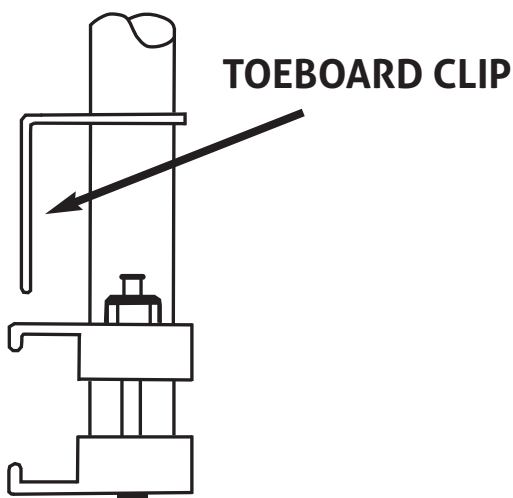

HAYDOX @thewoodyard

The Haydox Lightweight Aluminium Staging

- The innovative design of the frame makes the staging very strong and lightweight.
- The staging has a non-slip plywood working platform, or timber slats, to suit your requirements.
- They are manufactured to BS2073 Class 1.
- Stagings are available in lengths from 2.4m to 7.2m and in both 450mm and 600mm widths, to comply with the 1996 Health & Safety Regulations.
- Staging posts are available to provide a handrail system.

LENGTH	450mm Depth	450mm Weight
2.4m	75mm	12.0 KG
3.0m	75mm	14.0 KG
3.6m	75mm	17.0 KG
4.2m	90mm	20.0 KG
4.8m	90mm	26.0 KG
5.4m	90mm	33.0 KG
6.0m	110mm	36.0 KG
6.6m	110mm	41.0 KG
7.3m	110mm	44.0 KG

LENGTH	600mm Depth	600mm Weight
2.4m	75mm	20.0 KG
3.0m	75mm	24.0 KG
3.6m	75mm	28.0 KG
4.2m	90mm	31.0 KG
4.8m	90mm	40.0 KG
5.4m	90mm	47.0 KG
6.0m	110mm	54.0 KG
6.6m	110mm	63.0 KG
7.3m	110mm	69.0 KG

Green End, Whitchurch, Shropshire SY13 1AS

Tel: 01948 662327 / 01948 666054 Fax: 01948 666359

Email: sales@thewoodyard.org Web: www.thewoodyard.org

HAYDOX @thewoodyard

The Haydox Universal Handrail Post

- Universal, fits both 600mm and 450mm wide staging
- Lightweight, made from aluminium
- Conforms to BS1139 Part 3. Also made in conjunction with ISO 9001 Manufacturing Guidelines
- "U" bolt connections at 500mm and 1 metre intervals
- Toeboard clip
- Vice like attachment with nylon thread bolts

SAFETY NOTES

- Regulations state that if a person can fall more than 2m (6'6") then double handrails and toeboards must be fitted and the deck to be 600mm wide.
- For use only on staging with aluminium sides and cross members. Do not use on any wooden sided staging.
- Post should be no more than 2.4m (8') apart.